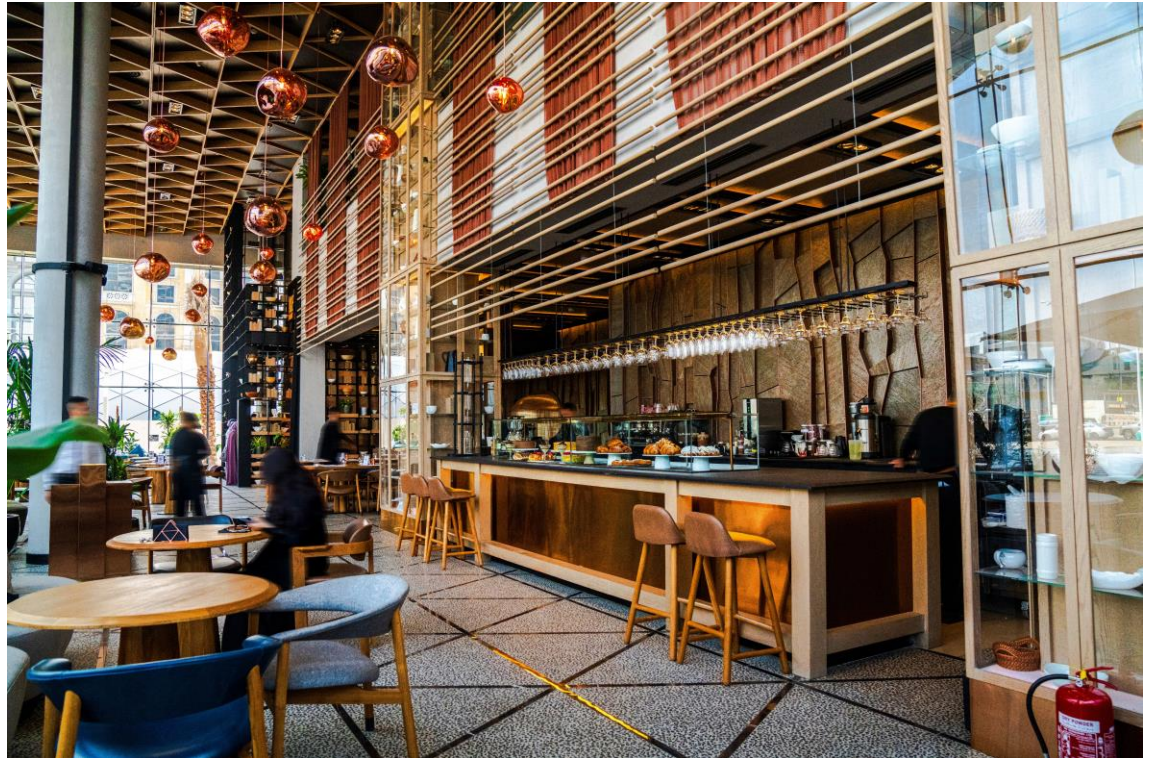

Signature Projects

Building Relationships to Last a Lifetime

Nue By Nomad, Riyadh

- **Service:** Turnkey
- **Category:** Food & Beverages