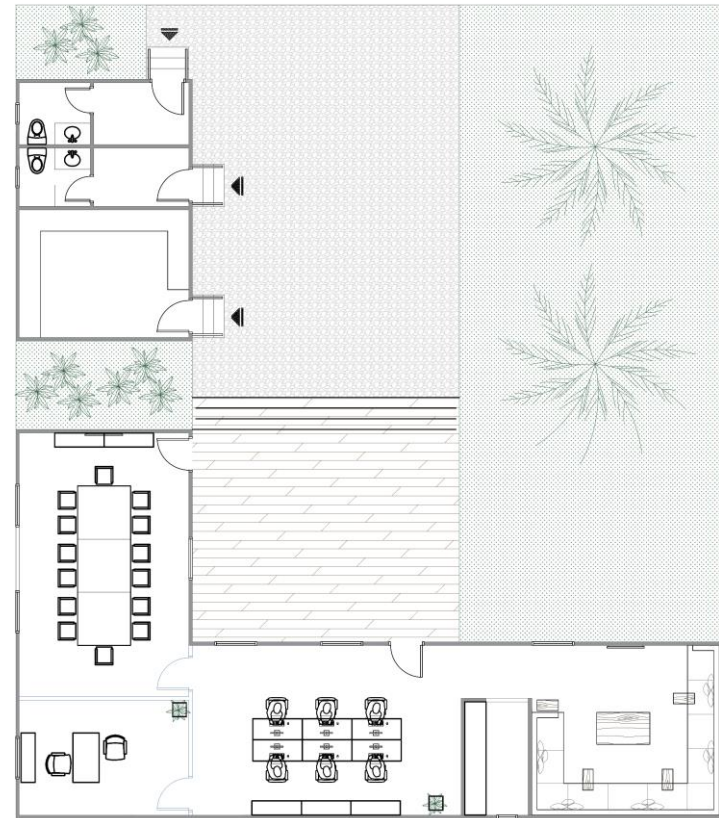

Signature Projects

- **Service:** Design Proposal
- **Category:** Corporate/ Porta Cabin
- **Area:** 800 sqm

Signature Projects

- **Service:** Design & Build
- **Category:** Corporate/ Porta Cabin
- **Area:** 107 sqm

Site Plan

Floor Plan

- **Service:** Design & Build
- **Category:** Corporate/ Porta Cabin
- **Area:** 166 sqm

Floor Plan

Signature Projects

Building Relationships to Last a Lifetime

الهيئة الملكية لمحافظة العلا
Royal Commission for AlUla