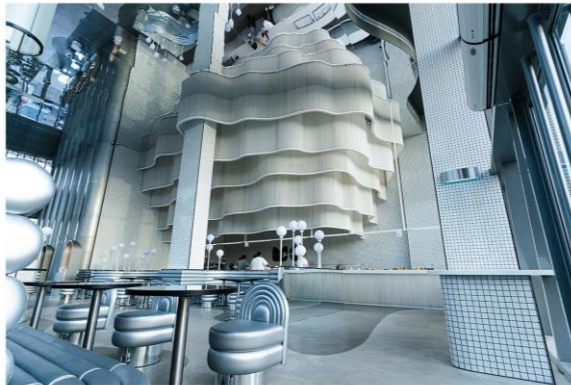

Awarded Projects

Building Relationships to Last a Lifetime

Restaurant & Bar
Design Awards®

Interior Design Award Winner
2022

COMMERCIAL
INTERIOR DESIGN