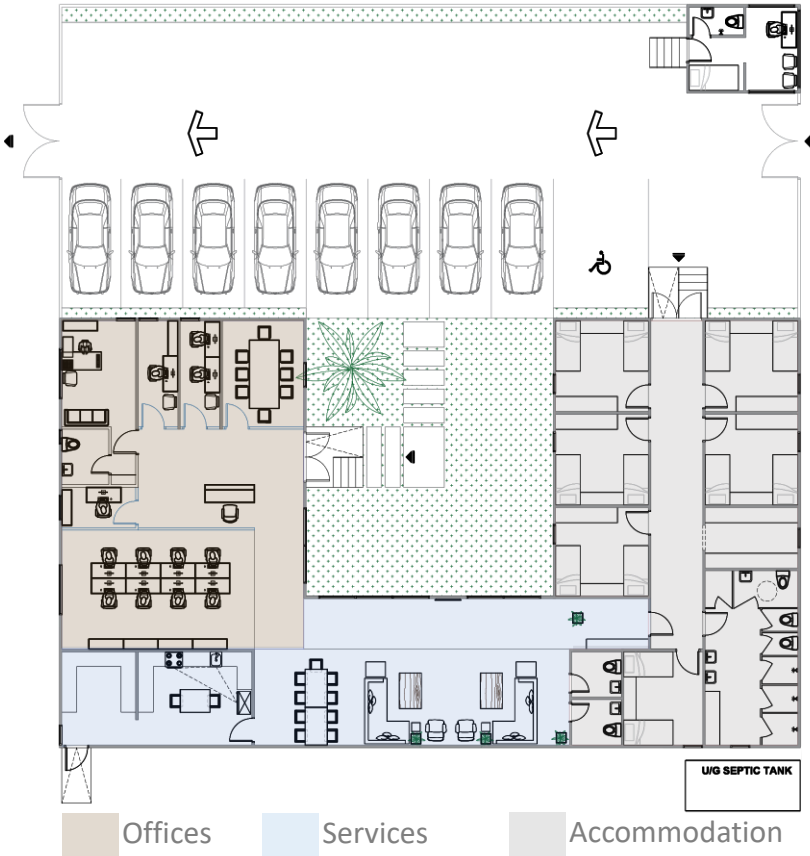

Signature Projects

- **Service:** Design Proposal
- **Category:** Corporate/ Porta Cabin
- **Area:** 800 sqm