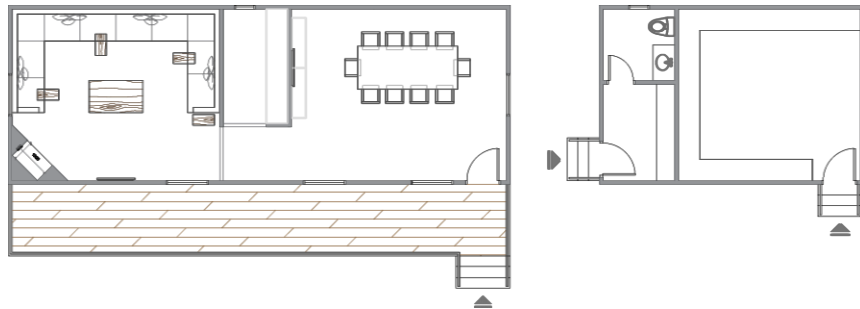

Floor Plan

- **Service:** Design & Build
- **Category:** Corporate/ Porta Cabin
- **Area:** 166 sqm